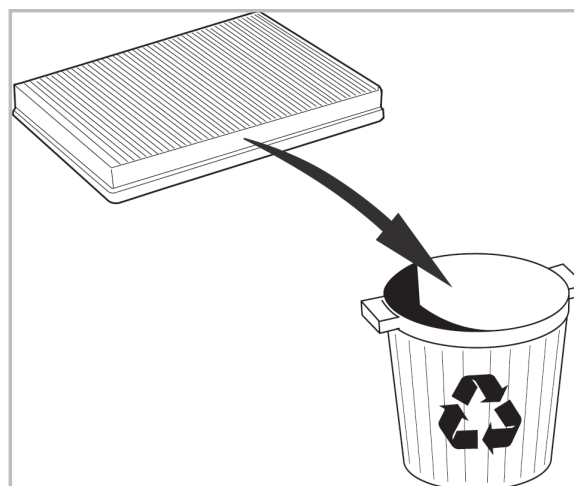

COMFORT

particle filter

715565

FH146

PA

WANT TO KNOW MORE?

www.valeo-techassist.com

FOR
TOYOTA

COROLLA (110) A/C+ (04/97 > 10/01)

Valeo Service - Société par Actions simplifiée - Capital de 12 900 000€ - 70, rue Playel, 93285 Saint-Denis Cedex - France - B 306 486 408 RCS Bobigny