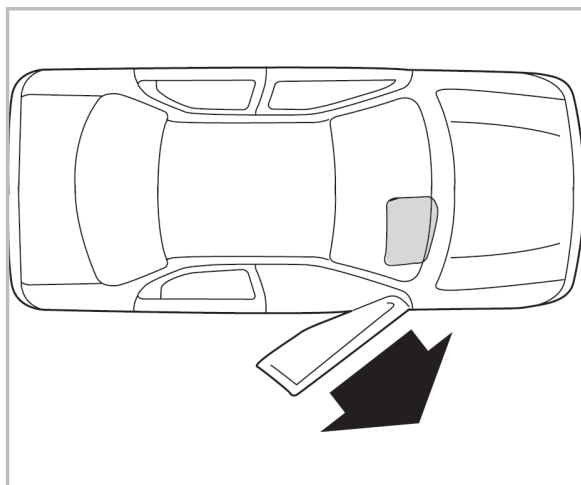

COMFORT

particle filter

715565

FH146

PA

WANT TO KNOW MORE?

www.valeo-techassist.com

FOR
TOYOTA

COROLLA (110) A/C+ (04/97 > 10/01)

Valeo Service - Société par Actions simplifiée - Capital de 12 900 000€ - 70, rue Playel, 93285 Saint-Denis Cedex - France - B 306 486 408 RCS Bobigny