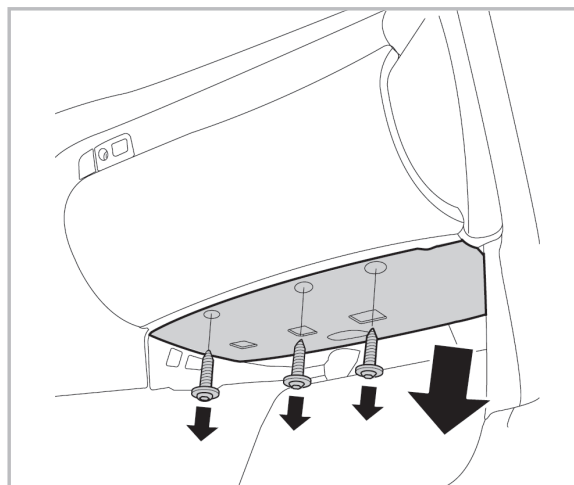

COMFORT

particle filter

715565

FH146

PA

WANT TO KNOW MORE?

www.valeo-techassist.com

FOR
TOYOTA

COROLLA (110) A/C+ (04/97 > 10/01)

Valeo Service - Société par Actions simplifiée - Capital de 12 900 000€ - 70, rue Playel, 93285 Saint-Denis Cedex - France - B 306 486 408 RCS Bobigny