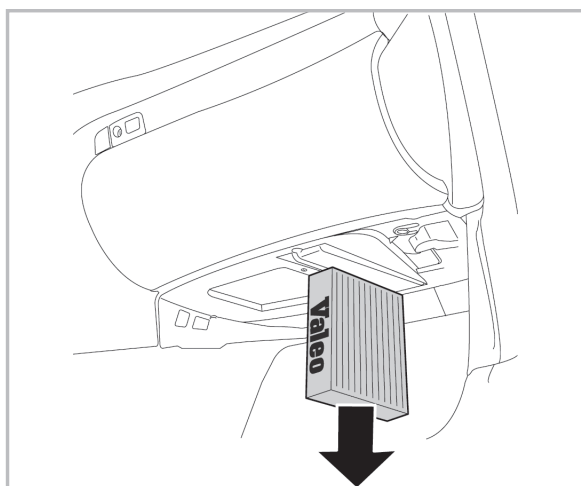

COMFORT

particle filter

715565

FH146

PA

WANT TO KNOW MORE?

www.valeo-techassist.com

FOR
TOYOTA

COROLLA (110) A/C+ (04/97 > 10/01)

Valeo Service - Société par Actions simplifiée - Capital de 12 900 000€ - 70, rue Playel, 93285 Saint-Denis Cedex - France - B 306 486 408 RCS Bobigny