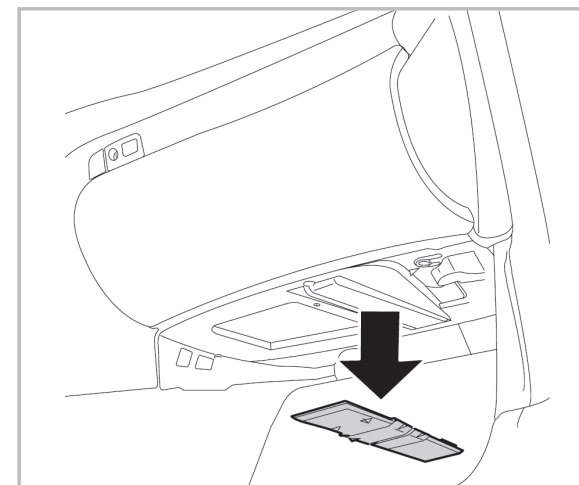

COMFORT

particle filter

715565

FH146

PA

WANT TO KNOW MORE?

www.valeo-techassist.com

FOR
TOYOTA

COROLLA (110) A/C+ (04/97 > 10/01)

Valeo Service - Société par Actions simplifiée - Capital de 12 900 000€ - 70, rue Playel, 93285 Saint-Denis Cedex - France - B 306 486 408 RCS Bobigny