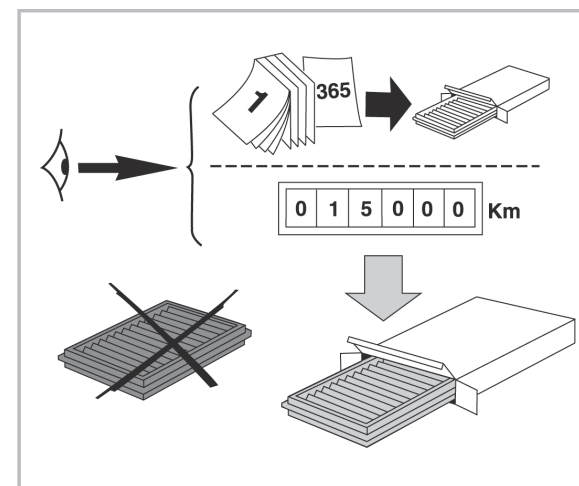

COMFORT

particle filter

715565

FH146

PA

WANT TO KNOW MORE?

www.valeo-techassist.com

FOR
TOYOTA

COROLLA (110) A/C+ (04/97 > 10/01)

Valeo Service - Société par Actions simplifiée - Capital de 12 900 000€ - 70, rue Playel, 93285 Saint-Denis Cedex - France - B 306 486 408 RCS Bobigny